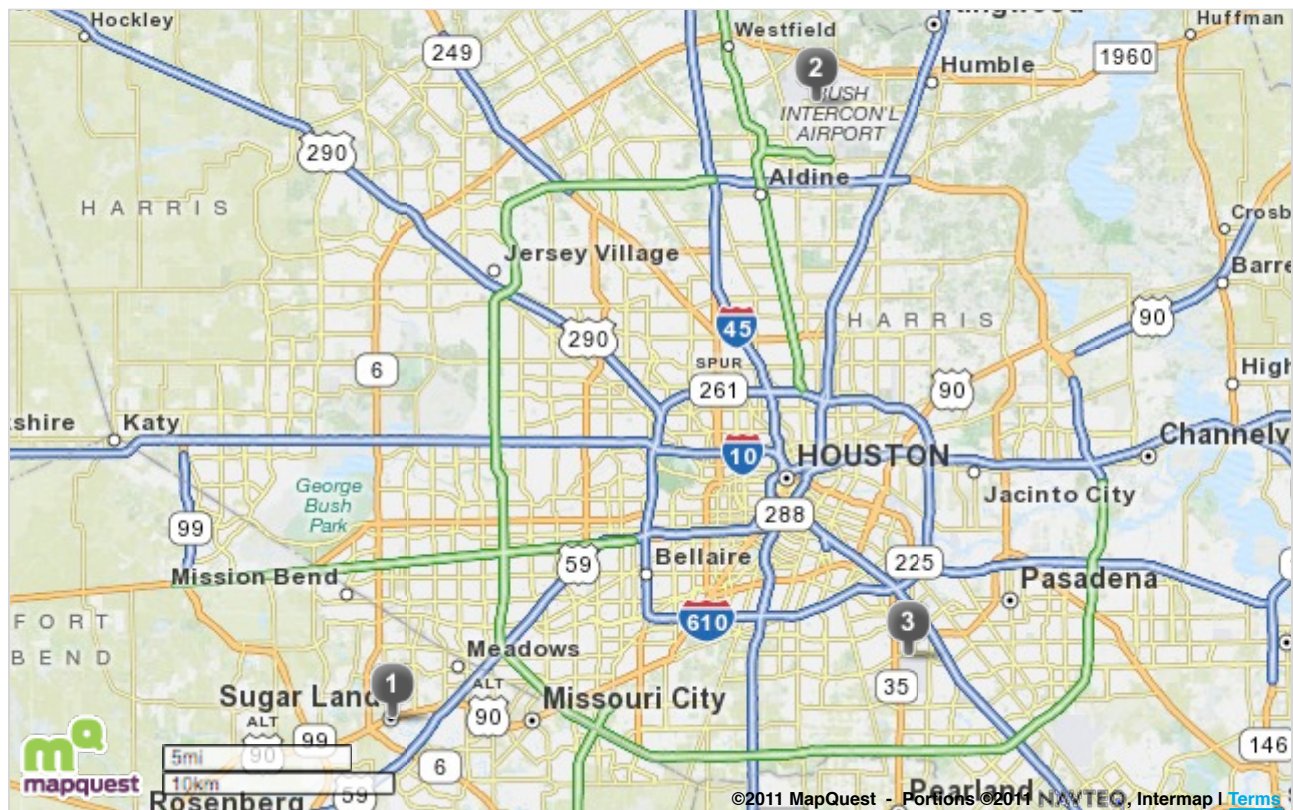

PODS User Conference

Sugar Land is located approximately 20 miles southwest of downtown Houston.

Notes

Distance to Airports:
Houston Hobby (HOU) – 28 miles,
George Bush Intercontinental (IAH) – 41 miles,
Taxi - \$55.00 – 80.00 one way / SuperShuttle -
\$30.00 – 60.00 one way.

1 Sugar Land, TX

[Map](#)

2 George Bush Intercontinental Airport (IAH)

2800 N Terminal Rd
Houston, TX 77032
(281) 230-3000

[Map](#)

3 William P. Hobby Airport (HOU)

7800 Airport Blvd
Houston, TX 77061
(713) 640-3000

[Map](#)

All rights reserved. Use subject to License/Copyright

Directions and maps are informational only. We make no warranties on the accuracy of their content, road conditions or route usability or expeditiousness. You assume all risk of use. MapQuest and its suppliers shall not be liable to you for any loss or delay resulting from your use of